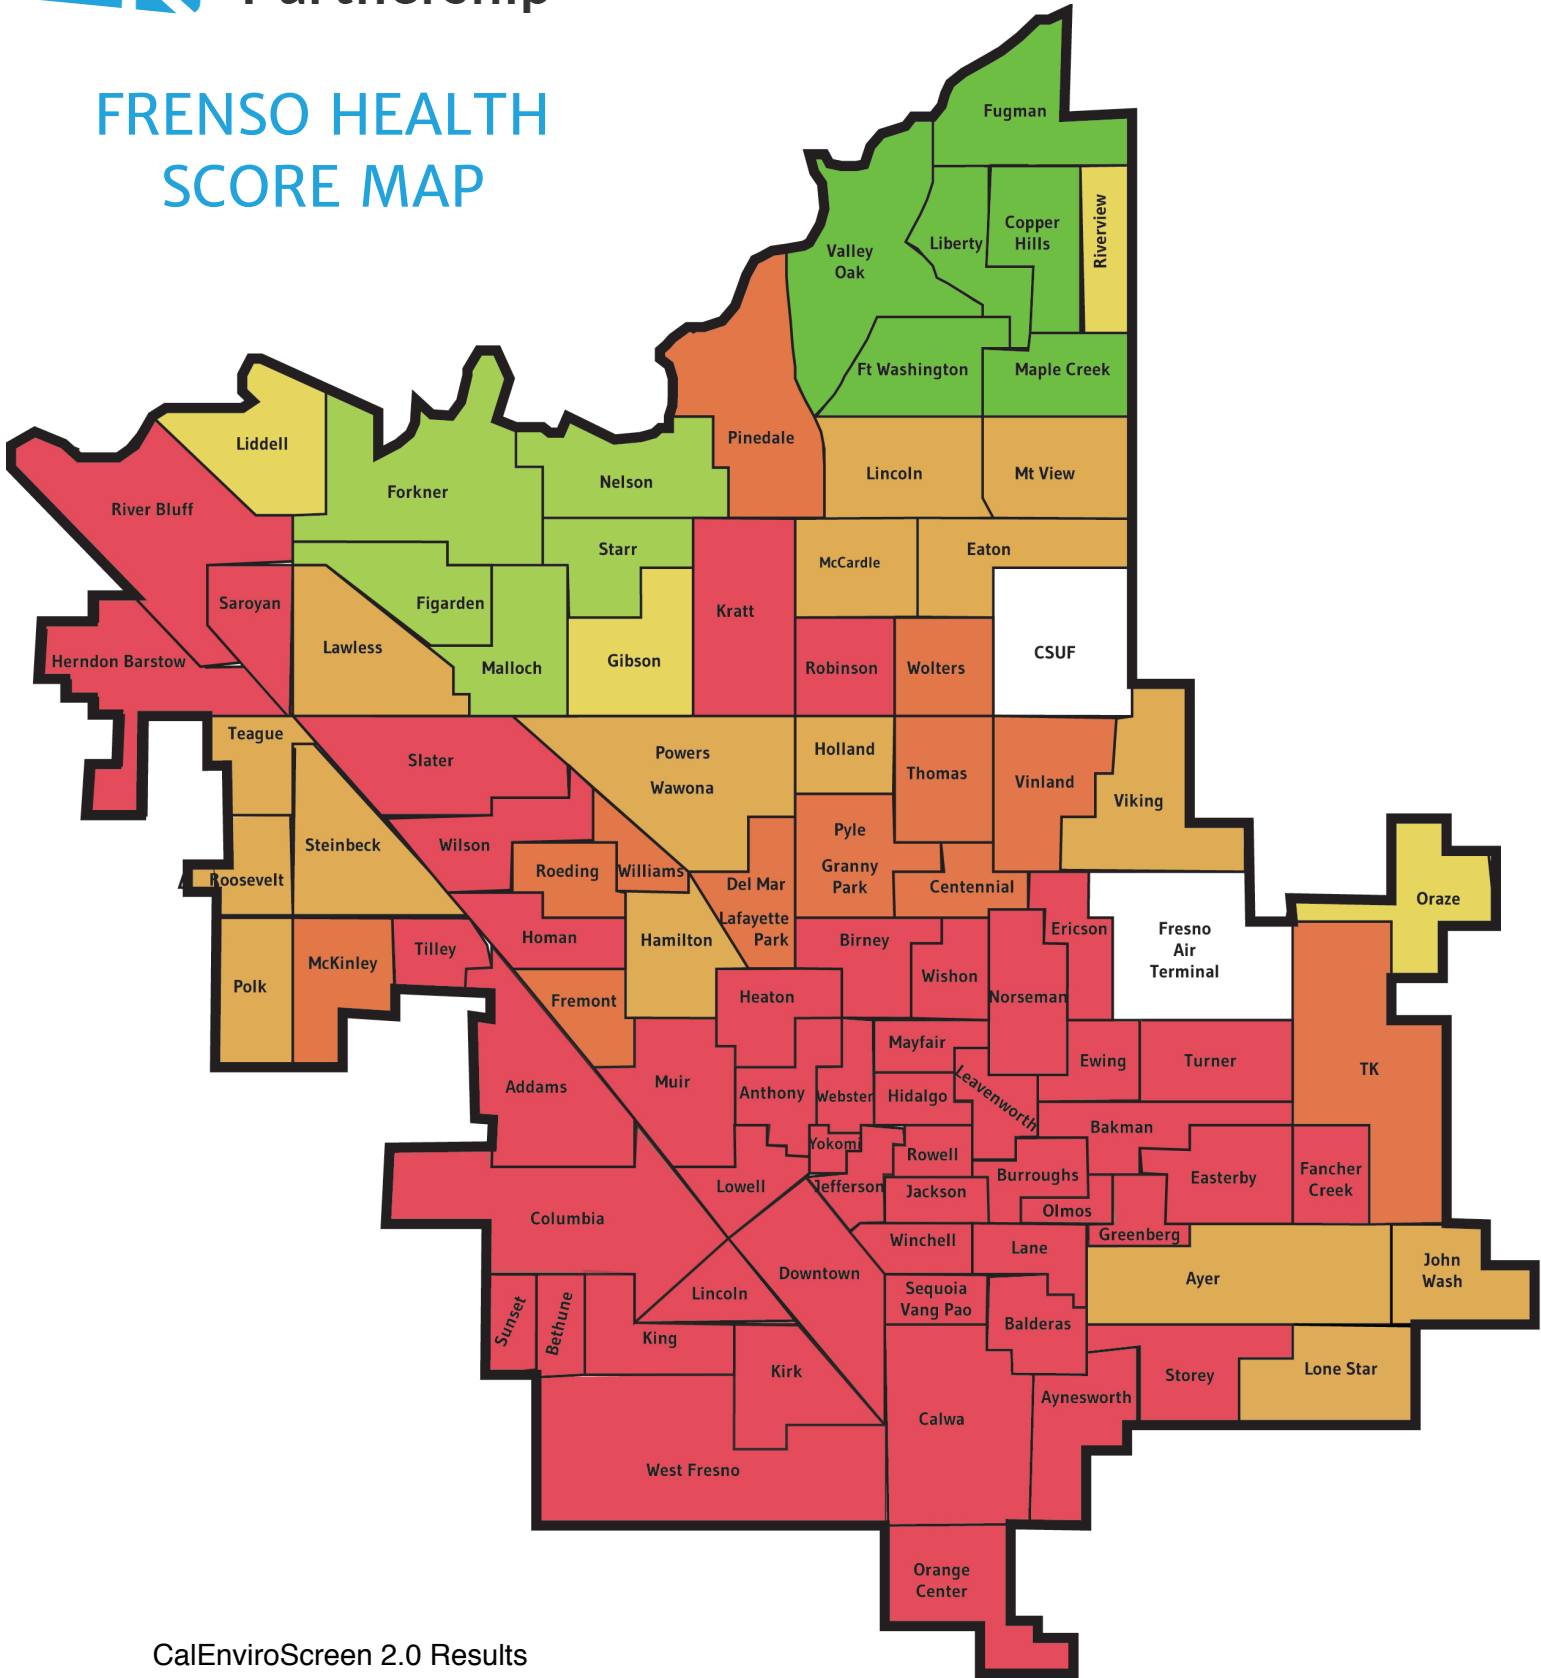

Every  
Neighborhood  
Partnership

# FRENSO HEALTH SCORE MAP

CalEnviroScreen 2.0 Results

Healthiest      Average      Unhealthiest