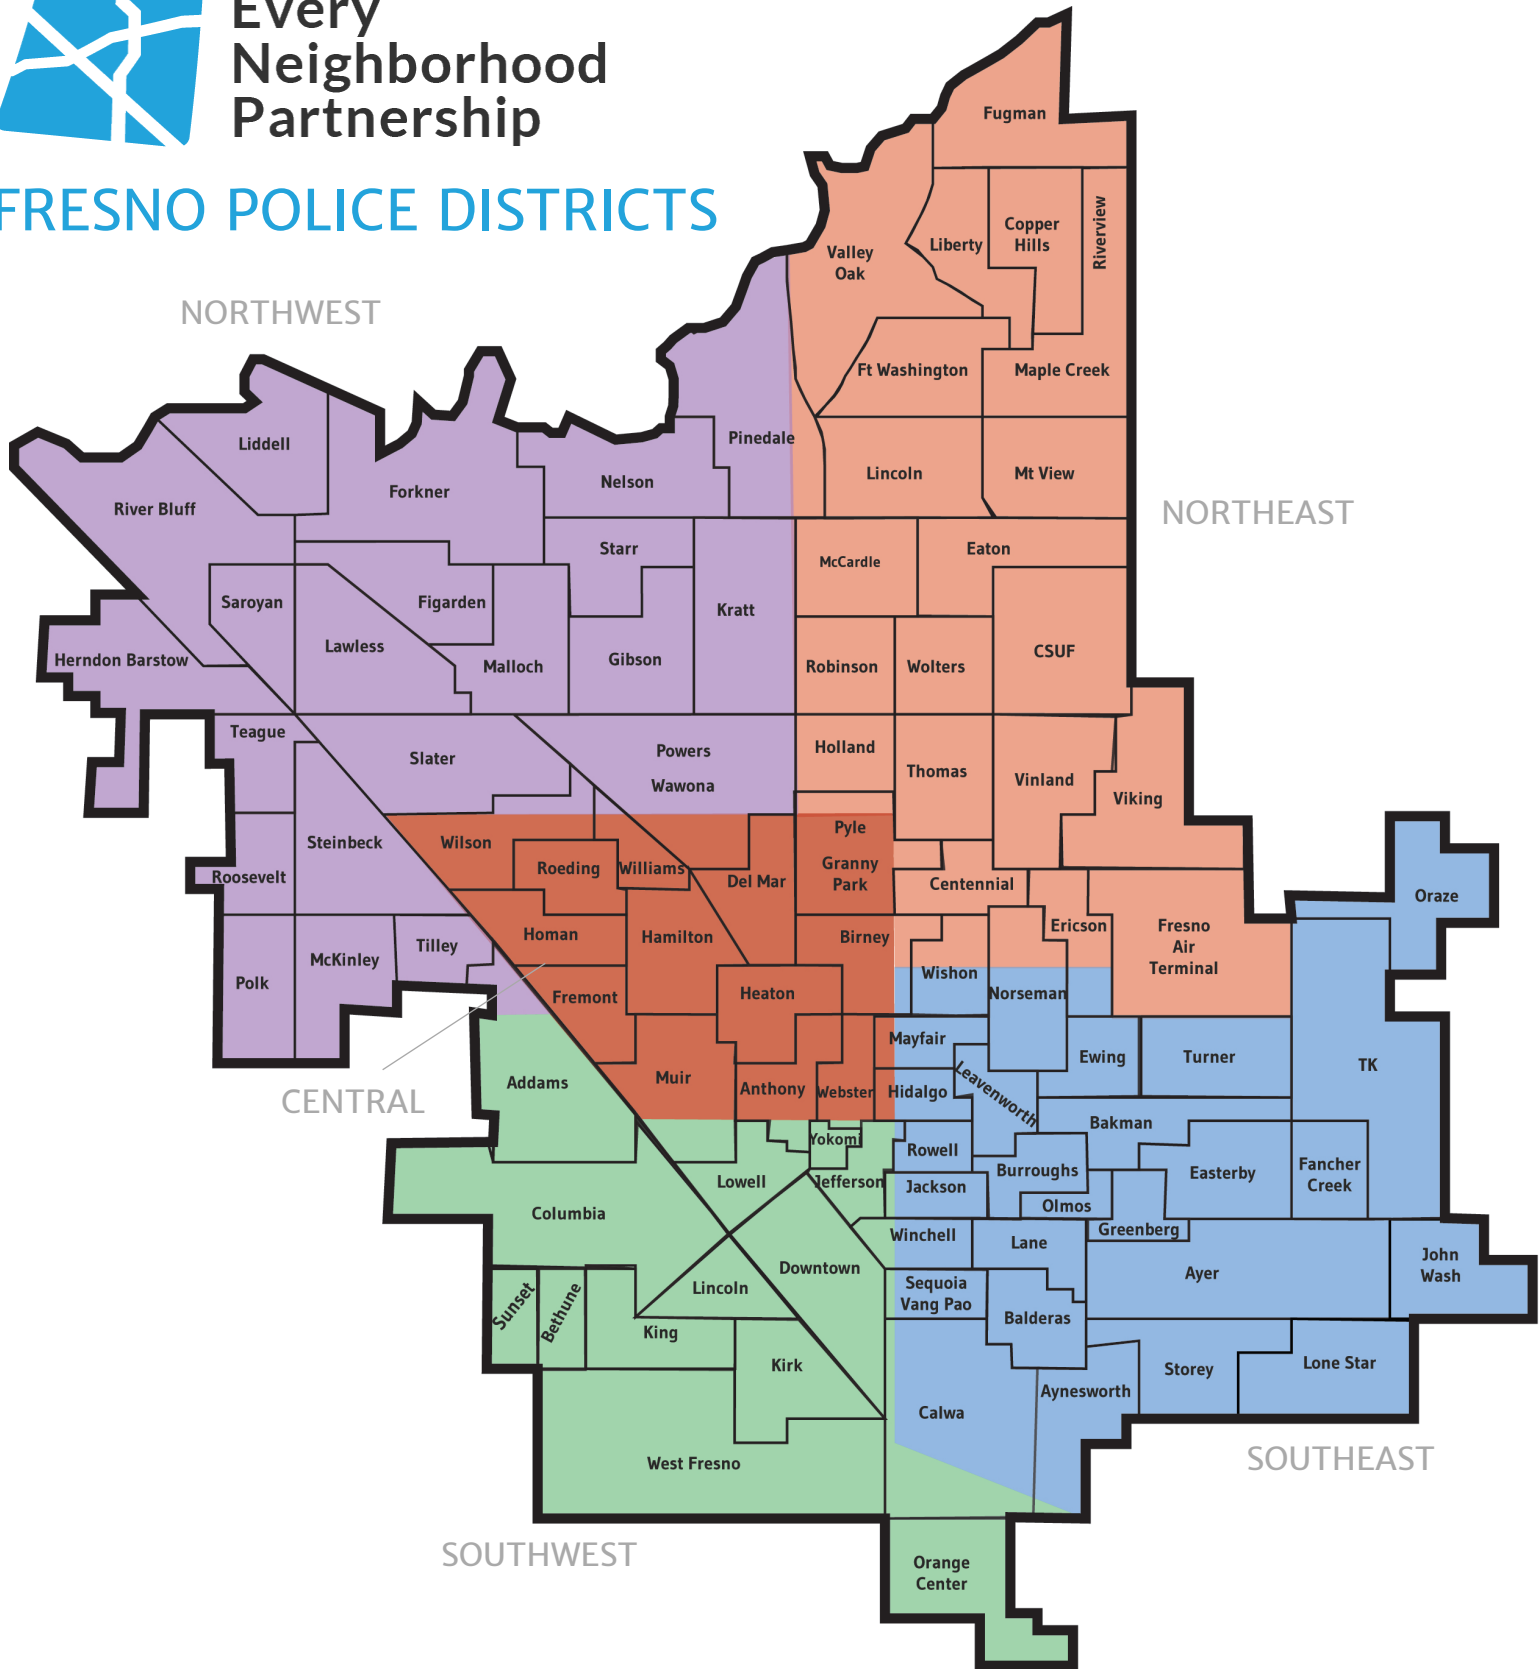

Every  
Neighborhood  
Partnership

## FRESNO POLICE DISTRICTS

<u>District</u>	<u>Sergeant</u>	<u>Email</u>
SOUTHEAST	David Selecky	David.Selecky@fresno.gov
CENTRAL	Diana Trueba	Diana.Trueba@fresno.gov
NORTHWEST	Jordan Beckford	Jordan.Beckford@fresno.gov
NORTHEAST	Michael Landon	Michael.Landon@fresno.gov
SOUTHWEST	Brian Valles	Brian.Valles@fresno.gov