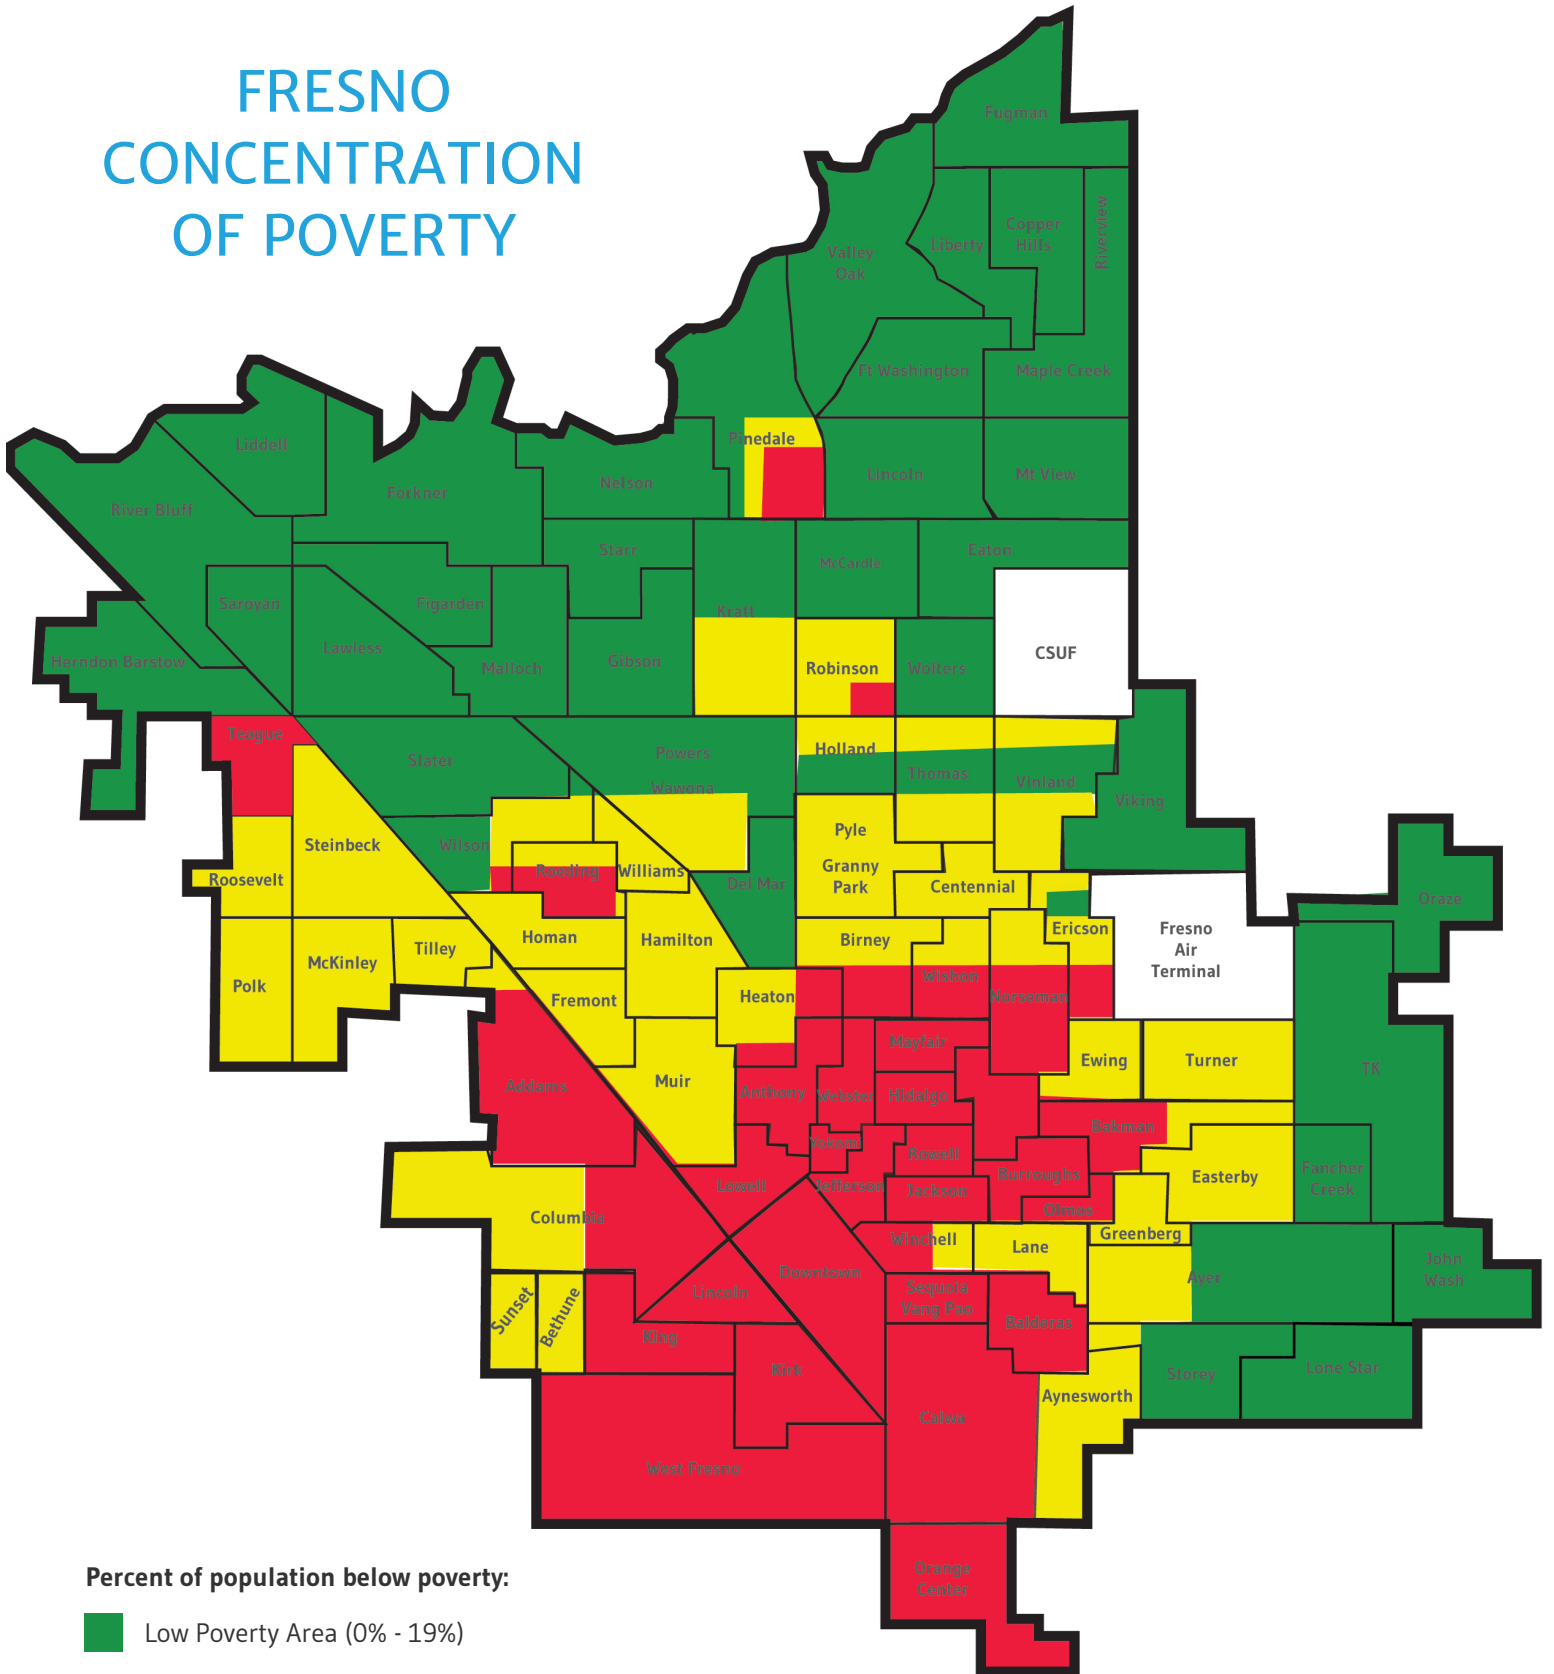

FRESNO CONCENTRATION OF POVERTY

Percent of population below poverty:

- Low Poverty Area (0% - 19%)
- Poverty Area (20%-39%)
- Extreme Poverty Area (40%+)