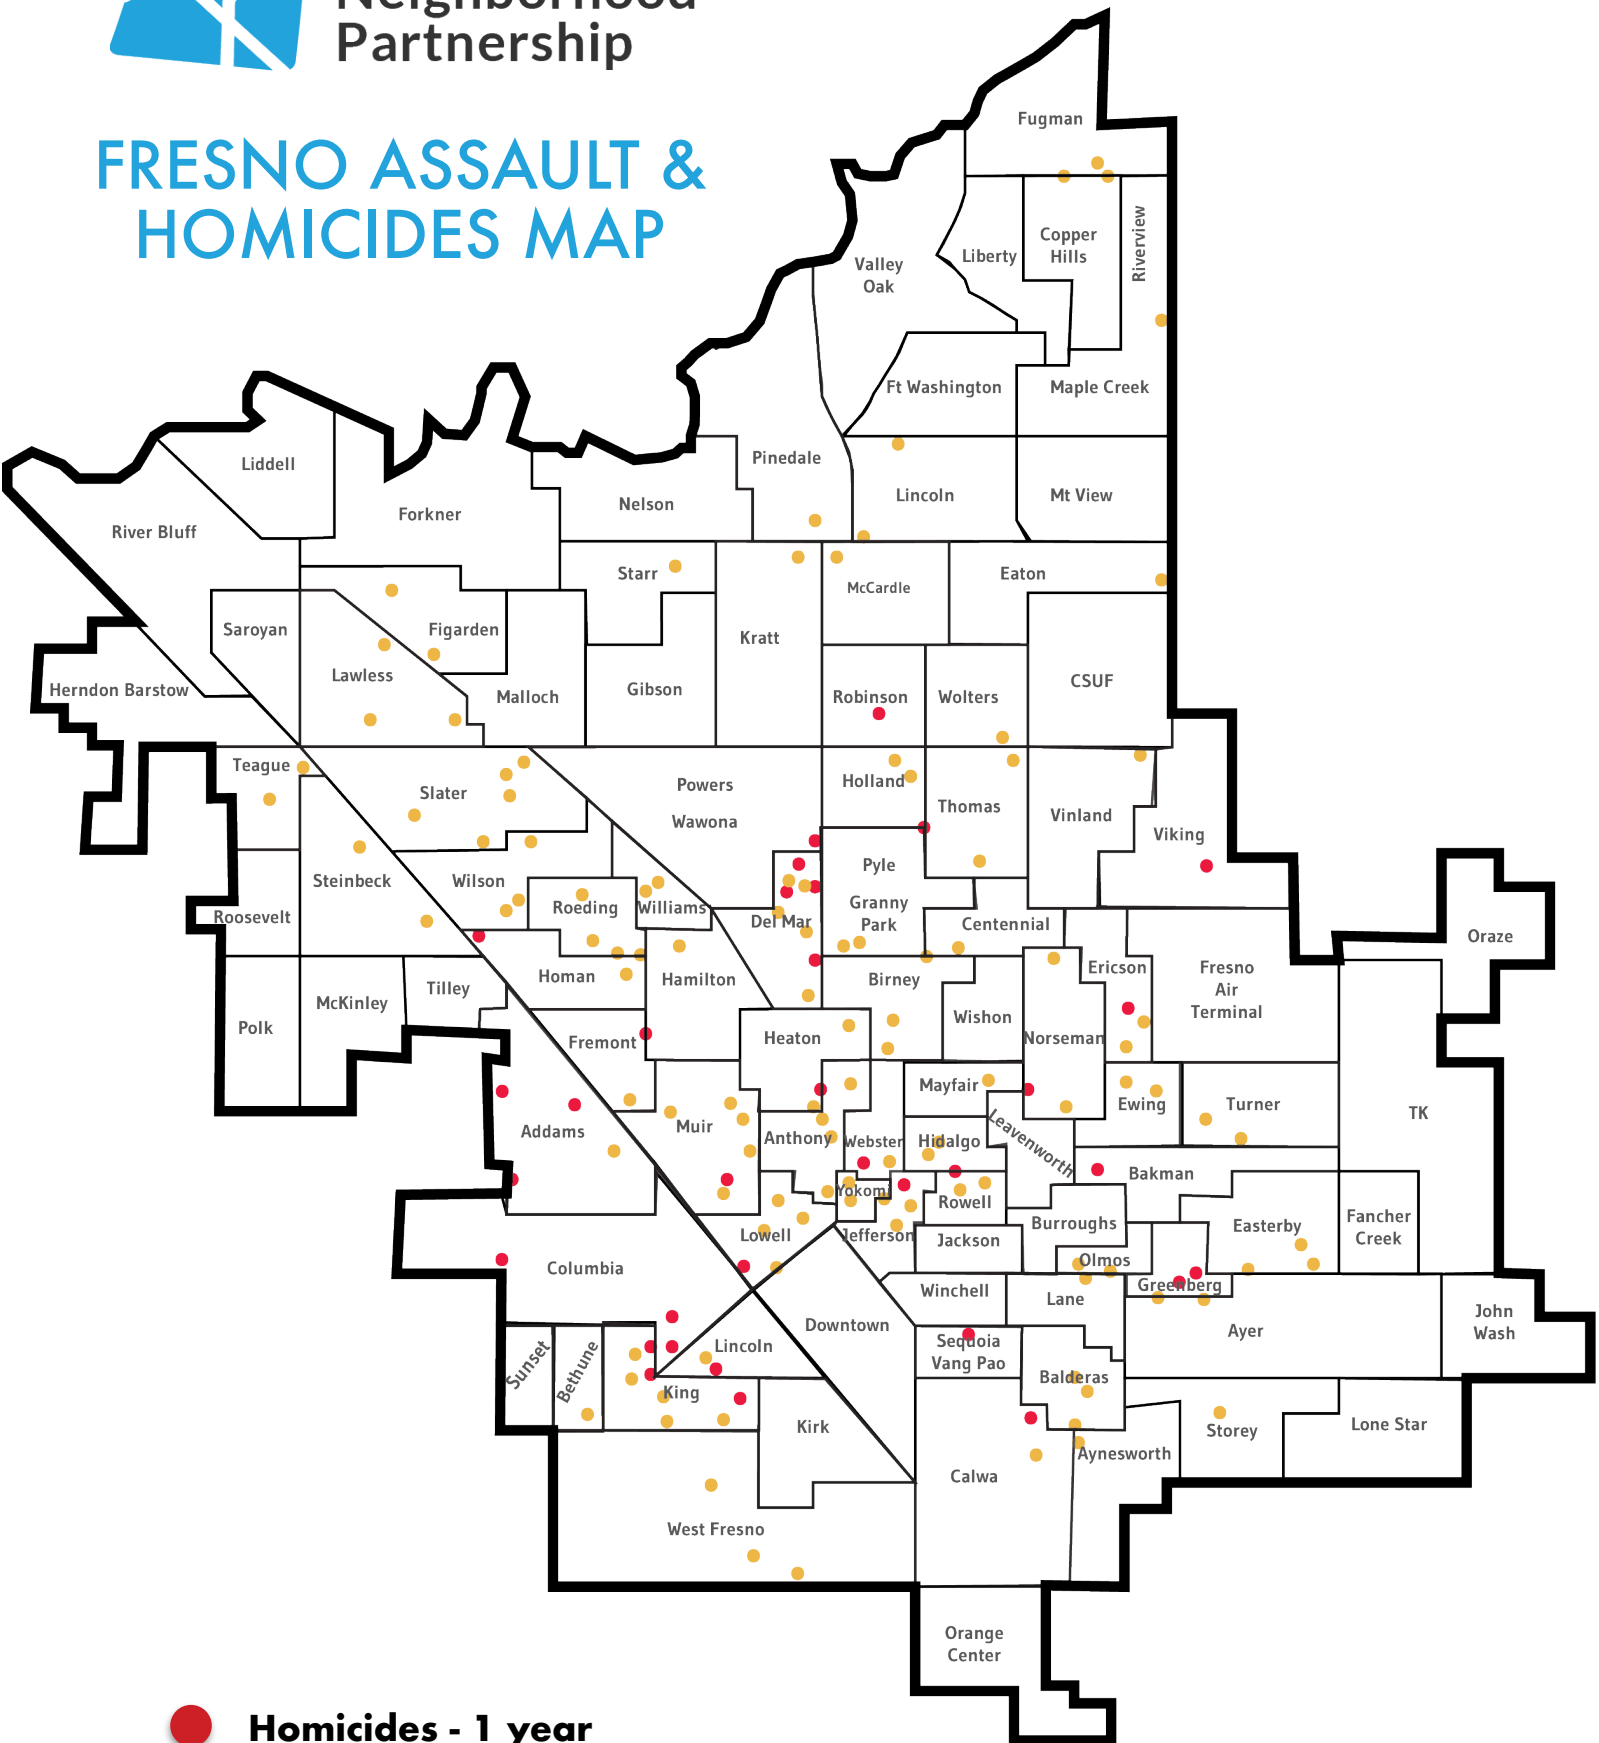

Every  
Neighborhood  
Partnership

# FRESNO ASSAULT & HOMICIDES MAP

- **Homicides - 1 year**
- **Assaults - 1 month**