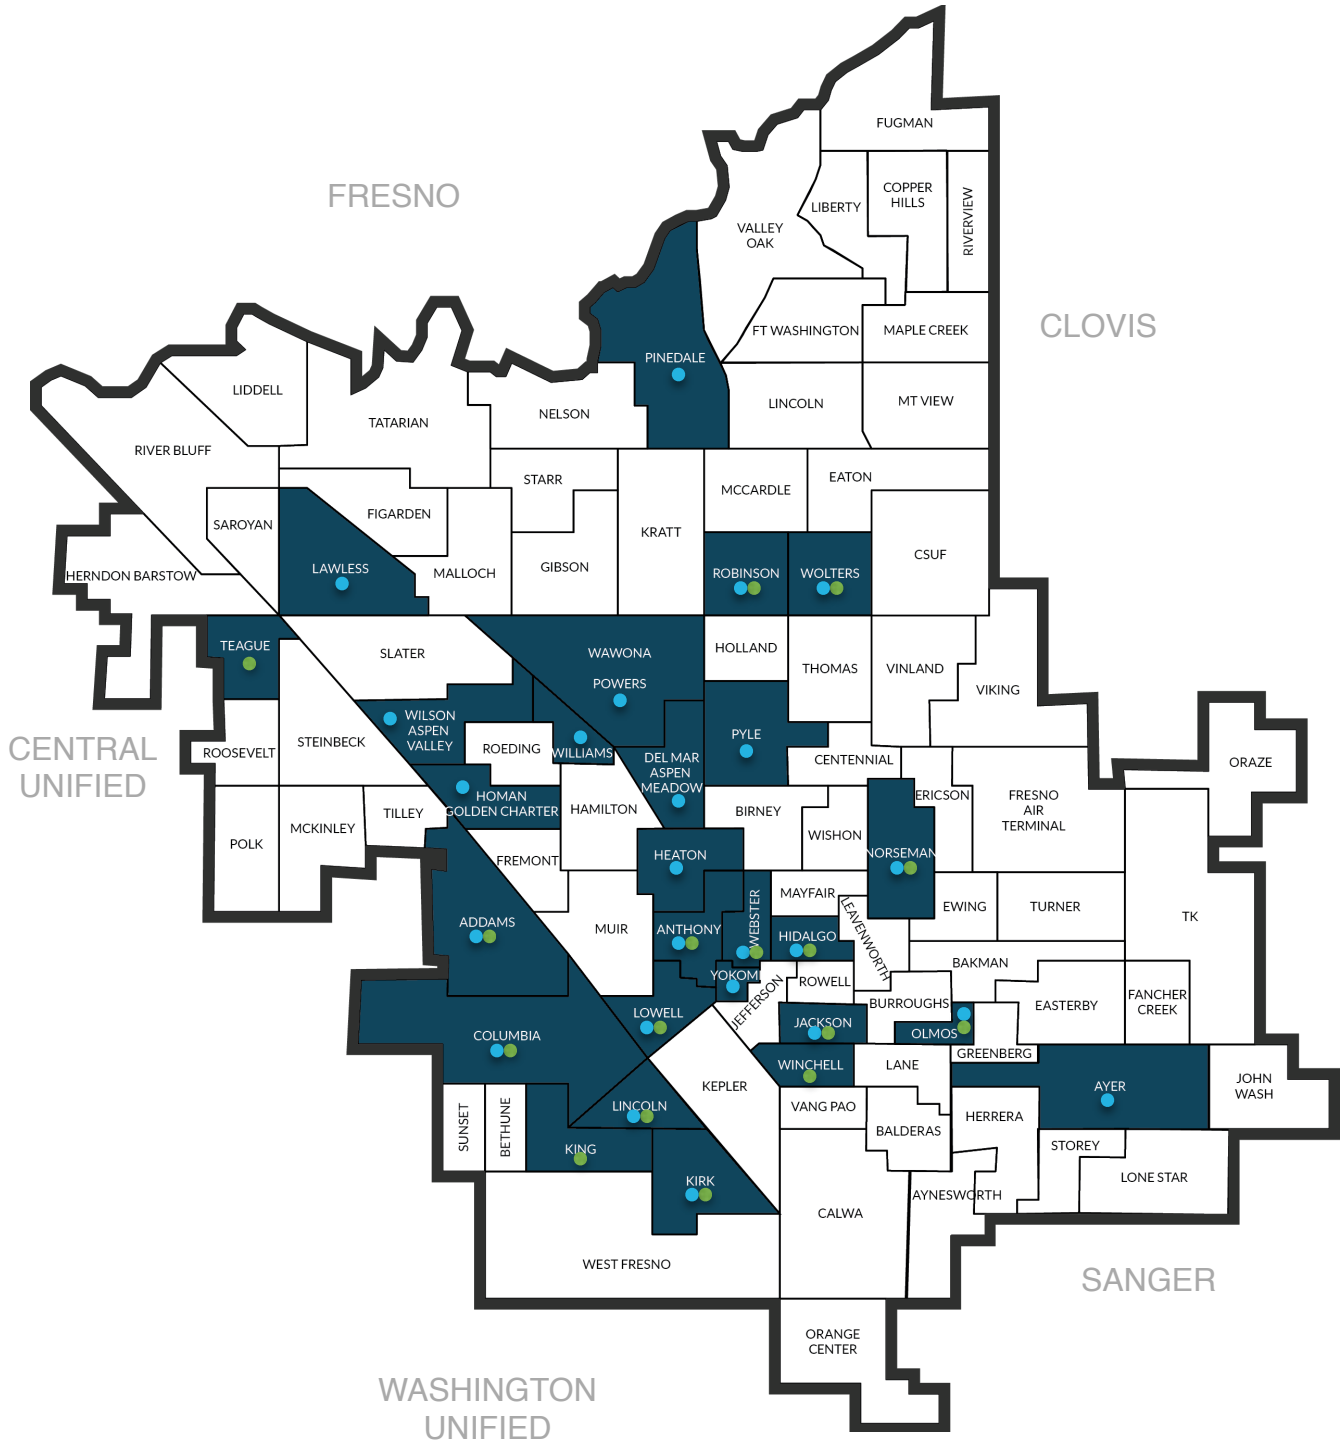

Every Neighborhood Partnership

CURRENT PARTNERSHIPS

City of Fresno

- School Support
- Neighborhood Development

Partnership Details

Neighborhood	Church/Organization	School Support	Neighborhood Development
Addams	Addams CDC, Live Again Fresno	Saturday Sports	Capacity Building Community Schools
Anthony	The Well Community Church, SBA Neighborhood Association, ENP Reads, Fresno Metro Ministry	Literacy Mentoring Read Fresno After School Saturday Sports	Parent Engagement
Ayer	Butler MB Church	Literacy Mentoring	
Columbia	Image Church, Generation Changers, Fresno Housing, SW Fresno CDC, ENP Reads	Literacy Mentoring Read Fresno After School	Capacity Building Community Schools
Del Mar/Aspen Meadow	ENP Reads	Literacy Mentoring	
Heaton	ENP Reads	Read Fresno After School Saturday Sports	
Hidalgo	World Impact, Hidalgo CDC, City Without Orphans	Literacy Mentoring Saturday Sports	Capacity Building
Homan/Golden Charter	ENP Reads	Literacy Mentoring	
Jackson	Neighborhood Church, Jackson CDC, ENP Reads	Literacy Mentoring Read Fresno After School Saturday Sports	Capacity Building
King	St Rest Baptist Church, Fresno Housing, Street Saints, SW Fresno CDC, Assistance League		Capacity Building Community Schools
Kirk	ENP Reads	Read Fresno After School Saturday Sports	Community Schools
Lawless	Northpointe Community Church	Saturday Sports	
Lincoln (Fresno)	Generation Changers, Image Church, Fresno Housing, SW Fresno CDC, ENP Reads	Literacy Mentoring	Capacity Building Community Schools
Lowell	Lowell CDC, First Presbyterian Church, Martin Park, One Collective	Literacy Mentoring	Capacity Building
Norseman	Valley Christian Center	Literacy Mentoring	Community Schools
Olmos	ENP Reads, People's Church	Literacy Mentoring Read Fresno After School Saturday Sports	Parent Engagement Dance Fitness
Pinedale	Valley of Grace	Saturday Sports	
Pyle	Garage Church	Literacy Mentoring Saturday Sports	
Powers/Wawona	The Well Community Church Fig Campus, ENP Reads, Parent Group, Fresno Metro Ministry	Literacy Mentoring Read Fresno After School Saturday Sports	
Robinson	Community United Church of Christ, Fresno Area Community Enterprises, North Fresno Church	Literacy Mentoring	Capacity Building
Teague	Highway City CDC		Capacity Building
Webster	Martin Park, Another Level Training Academy, The Word Community Church, Teens that Care, Fresno Parks and Rec, ENP Reads	Literacy Mentoring Saturday Sports	Capacity Building Dance Fitness
Williams	ENP Reads	Literacy Mentoring Read Fresno After School Saturday Sports	
Winchell	Paraclete Baptist Church, Familias en Accion		Capacity Building
Wilson/Aspen Valley	ENP Reads	Literacy Mentoring	
Wolters	El Dorado Park CDC, University Presbyterian Church	Literacy Mentoring	Capacity Building
Yokomi	The Way Christian Fellowship Church John 14:6	Saturday Sports	